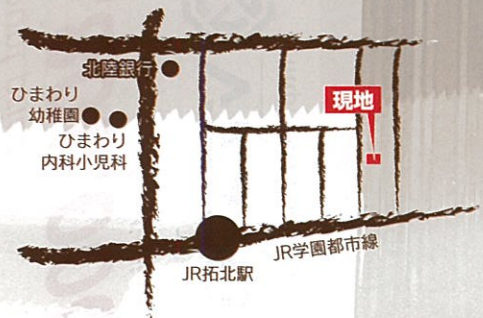

## RINOVATION HOUSE

## ¥19,500,000- (including tax)

オープンハウススケジュール

OPEN/10:00AM~17:00PM

Weekends .OCT~NOV.2017

Designed in the 1970S America,california building style. It is 1-minutes walk from the station. The nearest station is Takuhoku Station of the Gakuentoshi line. Land area:78tubo. (建物面積)  
Total floor area:29tubo. (延床面積)